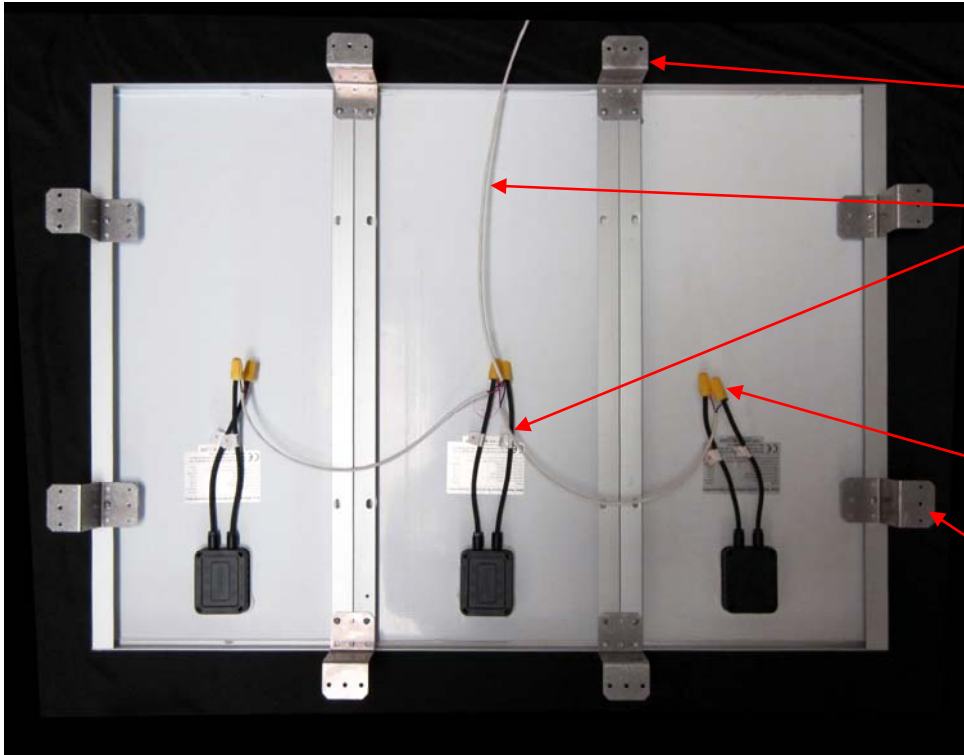

Multi Panel Assembly Detail (3 Panels Shown)

2 brackets and 4 self-drilling sheet metal screws per panel junction

Wire length and gauge

1 Panel	50ft	18AWG
2 Panel	33ft	16AWG
	50ft	14AWG
3 Panel	33ft	14AWG
	75ft	12AWG

Always match red to + and black to - at this junction, all red together and all black together

4x mounting bracket with screw, locknut and fender washer

Tie-wrap to protect junctions

Detail of self-drilling screw insertion